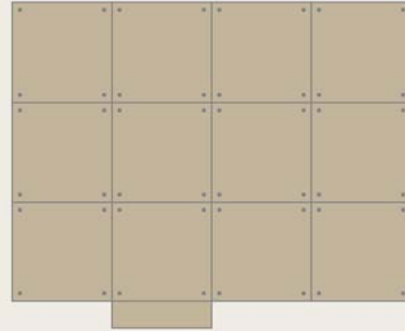

Pack 1. 3 metres x 2.25 metres

Height 170mm	£1,398.00
Height 340mm	£1,535.75
Height 510mm	£1,695.50